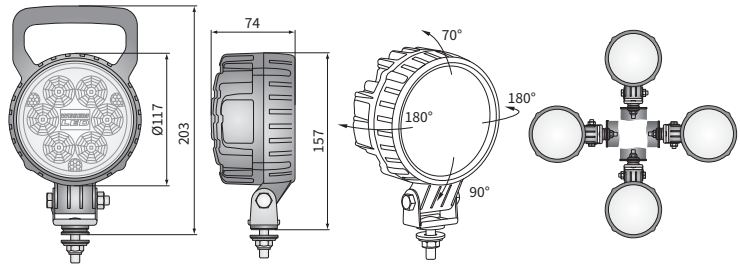

DIMENSIONS

Cat. number	Luminous flux			IP rating	IP66 IP67 IP69K	Accessories	LED module 12V-24V				Connectors	AMP Faston 250			Deutsch DT	AMP SuperSeal 1,5	
	2500 lm	2000 lm	1500 lm				handle	cable 0.5 m	cable 8 m	switch		AMP Faston 250	Deutsch DT	AMP SuperSeal 1,5		Cap / Pin	
CRC3E.50300	✓						✓										
CRC3E.50380	✓						✓										
CRC3E.50306	✓				✓		✓				✓						2
CRC3E.50307	✓						✓					✓					2
CRC3E.50308	✓						✓						✓				2
CRC3E.50310	✓						✓	✓	✓								
CRC3E.50381	✓						✓	✓	✓								
CRC3E.50316	✓				✓		✓	✓	✓		✓						2
CRC3E.50317	✓						✓	✓	✓			✓					2
CRC3E.50318	✓						✓	✓	✓				✓				2
CRC3C.50100		✓					✓	✓	✓								
CRC3C.50180		✓					✓	✓	✓								
CRC3C.50106		✓			✓		✓	✓	✓		✓						2
CRC3C.50107		✓					✓	✓	✓			✓					2
CRC3C.50108		✓					✓	✓	✓				✓				2
CRC3C.50110		✓					✓	✓	✓					✓			2
CRC3C.50181		✓					✓	✓	✓								
CRC3C.50116		✓					✓	✓	✓								2
CRC3C.50117		✓					✓	✓	✓								2
CRC3C.50118		✓					✓	✓	✓							✓	2
CRC3A.48700		✓					✓	✓	✓								
CRC3A.48701		✓					✓	✓	✓								
CRC3A.48780		✓					✓	✓	✓							✓	
CRC3A.48706		✓					✓	✓	✓						✓		2
CRC3A.48707		✓					✓	✓	✓						✓		2
CRC3A.48708		✓					✓	✓	✓						✓		2
CRC3A.48710		✓					✓	✓	✓						✓		2
CRC3A.48781		✓					✓	✓	✓								
CRC3A.48716		✓					✓	✓	✓								2
CRC3A.48717		✓					✓	✓	✓						✓		2
CRC3A.48718		✓					✓	✓	✓						✓		2
CRC3A.48794		✓					✓	✓	✓						✓		2