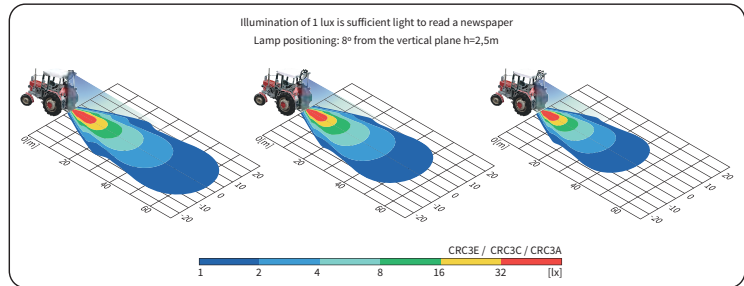

DIMENSIONS

Cat. number	Luminous flux			IP rating	IP66 IP67 IP69K	Accessories	LED module 12V-24V				Connectors	AMP Faston 250			Deutsch DT	AMP SuperSeal 1,5	
	2500 lm	2000 lm	1500 lm				handle	cable 0.5 m	cable 8 m	switch		AMP Faston 250	Deutsch DT	AMP SuperSeal 1,5		Cap / Pin	
CRC3E.50300	✓						✓										
CRC3E.50380	✓						✓										
CRC3E.50306	✓				✓		✓				✓						2
CRC3E.50307	✓						✓					✓					2
CRC3E.50308	✓						✓						✓				2
CRC3E.50310	✓						✓	✓	✓								
CRC3E.50381	✓						✓	✓	✓								
CRC3E.50316	✓				✓		✓	✓	✓		✓						2
CRC3E.50317	✓						✓	✓	✓			✓					2
CRC3E.50318	✓						✓	✓	✓				✓				2
CRC3C.50100		✓					✓	✓	✓								
CRC3C.50180		✓					✓	✓	✓								
CRC3C.50106		✓			✓		✓	✓	✓		✓						2
CRC3C.50107		✓					✓	✓	✓			✓					2
CRC3C.50108		✓					✓	✓	✓				✓				2
CRC3C.50110		✓					✓	✓	✓					✓			2
CRC3C.50181		✓					✓	✓	✓								
CRC3C.50116		✓					✓	✓	✓								2
CRC3C.50117		✓					✓	✓	✓								2
CRC3C.50118		✓					✓	✓	✓							✓	2
CRC3A.48700		✓					✓	✓	✓								
CRC3A.48701		✓					✓	✓	✓								
CRC3A.48780		✓					✓	✓	✓							✓	
CRC3A.48706		✓					✓	✓	✓						✓		2
CRC3A.48707		✓					✓	✓	✓						✓		2
CRC3A.48708		✓					✓	✓	✓						✓		2
CRC3A.48710		✓					✓	✓	✓						✓		2
CRC3A.48781		✓					✓	✓	✓								
CRC3A.48716		✓					✓	✓	✓								2
CRC3A.48717		✓					✓	✓	✓						✓		2
CRC3A.48718		✓					✓	✓	✓						✓		2
CRC3A.48794		✓					✓	✓	✓						✓		2