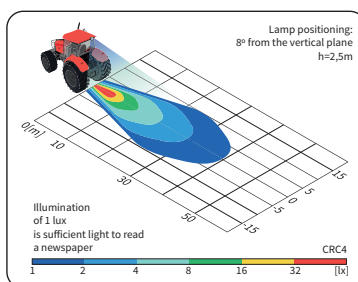

DIMENSIONS

Cat. number	Hella Catal. No.	Luminous flux		Rated power		IP rating			Accessories				Connectors				
		800 lm	600 lm	12W	12W	IP67	IP69K	LED module 12V-24V	LED module 12V-48V	cable 0.5 m	cable 8 m	Bracket	neodymium magn.	Deutsch DT	AMP SuperSeal 1,5	Cap / Pin	
CRC4A.51100		✓	✓	✓	✓	✓	✓	✓	✓	✓	✓	✓	✓	✓	✓	✓	✓
CRC4A.51150	1G0 995 050-001,011	✓	✓	✓	✓	✓	✓	✓	✓	✓	✓	✓	✓	✓	✓	✓	2
CRC4A.51160		✓	✓	✓	✓	✓	✓	✓	✓	✓	✓	✓	✓	✓	✓	✓	2
CRC4A.51180		✓	✓	✓	✓	✓	✓	✓	✓	✓	✓	✓	✓	✓	✓	✓	✓
CRC4B.55000		✓	✓	✓	✓	✓	✓	✓	✓	✓	✓	✓	✓	✓	✓	✓	✓
CRC4B.55050		✓	✓	✓	✓	✓	✓	✓	✓	✓	✓	✓	✓	✓	✓	✓	2
CRC4B.55060		✓	✓	✓	✓	✓	✓	✓	✓	✓	✓	✓	✓	✓	✓	✓	2
CRC4B.55080		✓	✓	✓	✓	✓	✓	✓	✓	✓	✓	✓	✓	✓	✓	✓	✓