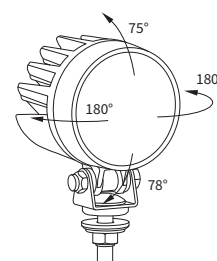

## TECHNICAL DATA / FEATURES

- dimensions:  $\phi 66 \times 69$
- luminous flux of the LED module: 800 lm
- luminous flux of the lamp: 600 lm
- maximum power: 12W
- nominal voltage: 12V-24V DC, 12V-48V DC
- permissible power supply voltage: 10.5V-30V DC, 10.5V-60V DC
- source of light: 2 x LED
- colour temperature: 4700-5700K
- light distribution angle:  $43^\circ \times 34^\circ$
- IP rating: IP67, IP69K
- work temperature:  $-40^\circ\text{C} - +80^\circ\text{C}$
- housing's material: aluminium
- lens' material: plastic
- built-in connectors: Deutsch DT, AMP SuperSeal 1.5
- other: protection:
  - against overheating
  - against reverse polarisation
- bracket made of Inox steel

Correct polarity required.

Mounting: as a freestanding on body panels. They can be installed in any position (standing, hanging, on side).

It is possible to install needed connectors for a version with cable (on request).

Useful parts while installing:

deutsch plug DT06-2S 2-pin - cat. No. A.07135

AMP SuperSeal 1,5 plug 2-pin - cat. No. A.07137

## DIMENSIONS

Cat. number	Hella Catal. No.	Luminous flux		Rated power		IP rating			Accessories				Connectors				
		800 lm	600 lm	12W	12W	IP67	IP69K	LED module 12V-24V	LED module 12V-48V	cable 0.5 m	cable 8 m	Bracket	neodymium magn.	Deutsch DT	AMP SuperSeal 1,5	Cap / Pin	
<b>CRC4A.51100</b>		✓	✓	✓	✓	✓	✓	✓	✓	✓	✓	✓	✓	✓	✓	✓	✓
<b>CRC4A.51150</b>	1G0 995 050-001,011	✓	✓	✓	✓	✓	✓	✓	✓	✓	✓	✓	✓	✓	✓	✓	2
<b>CRC4A.51160</b>		✓	✓	✓	✓	✓	✓	✓	✓	✓	✓	✓	✓	✓	✓	✓	2
<b>CRC4A.51180</b>		✓	✓	✓	✓	✓	✓	✓	✓	✓	✓	✓	✓	✓	✓	✓	✓
<b>CRC4B.55000</b>		✓	✓	✓	✓	✓	✓	✓	✓	✓	✓	✓	✓	✓	✓	✓	✓
<b>CRC4B.55050</b>		✓	✓	✓	✓	✓	✓	✓	✓	✓	✓	✓	✓	✓	✓	✓	2
<b>CRC4B.55060</b>		✓	✓	✓	✓	✓	✓	✓	✓	✓	✓	✓	✓	✓	✓	✓	2
<b>CRC4B.55080</b>		✓	✓	✓	✓	✓	✓	✓	✓	✓	✓	✓	✓	✓	✓	✓	✓