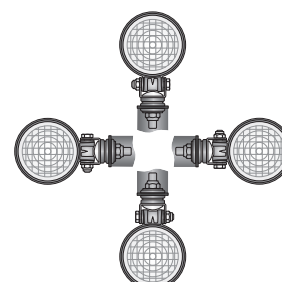

## TECHNICAL DATA / FEATURES

- dimensions:  $\phi 66 \times 69$
- luminous flux of the LED module: 800 lm
- luminous flux of the lamp: 600 lm
- maximum power: 12W
- nominal voltage: 12V-24V DC, 12V-48V DC
- permissible power supply voltage: 10.5V-30V DC, 10.5V-60V DC
- source of light: 2 x LED
- colour temperature: 4700-5700K
- light distribution angle:  $43^\circ \times 34^\circ$
- IP rating: IP67, IP69K
- work temperature:  $-40^\circ\text{C} - +80^\circ\text{C}$
- housing's material: aluminium
- lens' material: plastic
- built-in connectors: Deutsch DT, AMP SuperSeal 1.5
- other: protection:
  - against overheating
  - against reverse polarisation
- bracket made of Inox steel

Correct polarity required.

Mounting: as a freestanding on body panels. They can be installed in any position (standing, hanging, on side).

It is possible to install needed connectors for a version with cable (on request).

Useful parts while installing:

deutsch plug DT06-2S 2-pin - cat. No. A.07135

AMP SuperSeal 1,5 plug 2-pin - cat. No. A.07137

## DIMENSIONS

Cat. number	Hella Catal. No.	Luminous flux		Rated power		IP rating			Accessories				Connectors				
		800 lm	600 lm	12W	12W	IP67	IP69K	LED module 12V-24V	LED module 12V-48V	cable 0.5 m	cable 8 m	Bracket	neodymium magn.	Deutsch DT	AMP SuperSeal 1,5	Cap / Pin	
<b>CRC4A.51100</b>		✓	✓	✓	✓	✓	✓	✓	✓	✓	✓	✓	✓	✓	✓	✓	✓
<b>CRC4A.51150</b>	1G0 995 050-001,011	✓	✓	✓	✓	✓	✓	✓	✓	✓	✓	✓	✓	✓	✓	✓	2
<b>CRC4A.51160</b>		✓	✓	✓	✓	✓	✓	✓	✓	✓	✓	✓	✓	✓	✓	✓	2
<b>CRC4A.51180</b>		✓	✓	✓	✓	✓	✓	✓	✓	✓	✓	✓	✓	✓	✓	✓	✓
<b>CRC4B.55000</b>		✓	✓	✓	✓	✓	✓	✓	✓	✓	✓	✓	✓	✓	✓	✓	✓
<b>CRC4B.55050</b>		✓	✓	✓	✓	✓	✓	✓	✓	✓	✓	✓	✓	✓	✓	✓	2
<b>CRC4B.55060</b>		✓	✓	✓	✓	✓	✓	✓	✓	✓	✓	✓	✓	✓	✓	✓	2
<b>CRC4B.55080</b>		✓	✓	✓	✓	✓	✓	✓	✓	✓	✓	✓	✓	✓	✓	✓	✓