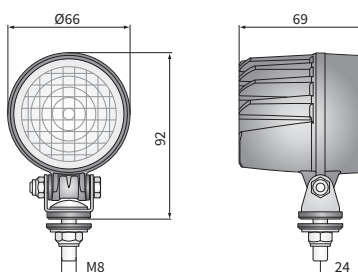

## TECHNICAL DATA / FEATURES

- dimensions:  $\phi 66 \times 69$
- luminous flux of the LED module: 800 lm
- luminous flux of the lamp: 600 lm
- maximum power: 12W
- nominal voltage: 12V-24V DC, 12V-48V DC
- permissible power supply voltage: 10.5V-30V DC, 10.5V-60V DC
- source of light: 2 x LED
- colour temperature: 4700-5700K
- light distribution angle:  $43^\circ \times 34^\circ$
- IP rating: IP67, IP69K
- work temperature:  $-40^\circ\text{C} - +80^\circ\text{C}$
- housing's material: aluminium
- lens' material: plastic
- built-in connectors: Deutsch DT, AMP SuperSeal 1.5
- other: protection:
  - against overheating
  - against reverse polarisation
- bracket made of Inox steel

Correct polarity required.

Mounting: as a freestanding on body panels. They can be installed in any position (standing, hanging, on side).

It is possible to install needed connectors for a version with cable (on request).

Useful parts while installing:

deutsch plug DT06-2S 2-pin - cat. No. A.07135

AMP SuperSeal 1,5 plug 2-pin - cat. No. A.07137

## DIMENSIONS

Cat. number	Hella Catal. No.	Luminous flux		Rated power		IP rating			Accessories				Connectors				
		800 lm	600 lm	12W	12W	IP67	IP69K	LED module 12V-24V	LED module 12V-48V	cable 0.5 m	cable 8 m	Bracket	neodymium magn.	Deutsch DT	AMP SuperSeal 1,5	Cap / Pin	
<b>CRC4A.51100</b>		✓	✓	✓	✓	✓	✓	✓	✓	✓	✓	✓	✓	✓	✓	✓	✓
<b>CRC4A.51150</b>	1G0 995 050-001,011	✓	✓	✓	✓	✓	✓	✓	✓	✓	✓	✓	✓	✓	✓	✓	2
<b>CRC4A.51160</b>		✓	✓	✓	✓	✓	✓	✓	✓	✓	✓	✓	✓	✓	✓	✓	2
<b>CRC4A.51180</b>		✓	✓	✓	✓	✓	✓	✓	✓	✓	✓	✓	✓	✓	✓	✓	✓
<b>CRC4B.55000</b>		✓	✓	✓	✓	✓	✓	✓	✓	✓	✓	✓	✓	✓	✓	✓	✓
<b>CRC4B.55050</b>		✓	✓	✓	✓	✓	✓	✓	✓	✓	✓	✓	✓	✓	✓	✓	2
<b>CRC4B.55060</b>		✓	✓	✓	✓	✓	✓	✓	✓	✓	✓	✓	✓	✓	✓	✓	2
<b>CRC4B.55080</b>		✓	✓	✓	✓	✓	✓	✓	✓	✓	✓	✓	✓	✓	✓	✓	✓