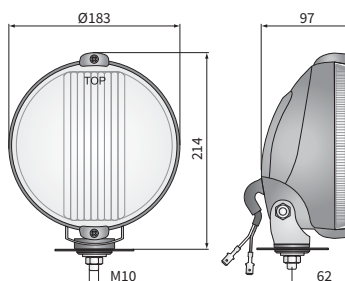

## TECHNICAL DATA / FEATURES

- dimensions:  $\phi 183 \times 97$
- light functions: driving, parking
- function markings: HR, A
- reference mark: 25
- source of light: H3, T4W (LED)
- maximum power: 70W, 4W
- nominal voltage: 12V-24V DC
- optics: standard
- IP rating: IP56
- housing's material: plastic
- housing's colour: black, chrome-plated
- lens' material: glass
- lens' colour: clear, blue
- mounting: M10
- built-in connectors: -
- other: the mount steel-reinforced blister pack (option)

## ADDITIONAL INFORMATION

To be mounted at the front of the car or truck. They shall be installed in an upright position.

The bracket parts, in chrome-plated version, are made of Inox steel.

Equipped with optical fiber ring as a position light that creates an attractive appearance.

## DIMENSIONS

Cat. number	Homologation code	Light functions		Lens colour		housing	black	chrome-plated	Accessories	bulb H3 12V	bulb H3 24V	bulb T4W/LED 12V	bulb T4W/LED 24V	cable 0,15 m	Side	right	left	Connectors	AMP Faston 250	Deutsch DT	AMP SuperSeal 1,5	Packaging / pc	
		driving	parking	clear	blue																	carton	box
<b>HOS2.38800</b>	043	✓	✓	✓			✓							✓	✓	✓						1	1
<b>HOS2.38806</b>	043	✓	✓	✓			✓							✓	✓	✓						1	1
HOS2.38801	043	✓	✓	✓			✓		✓					✓	✓	✓						1	1
HOS2.38802	043	✓	✓	✓			✓			✓				✓	✓	✓						1	1
<b>HOS2.38803</b>	043	✓	✓	✓				✓						✓	✓	✓						1	1
<b>HOS2.38807</b>	043	✓	✓	✓				✓						✓	✓	✓						1	1
HOS2.38804	043	✓	✓	✓				✓	✓					✓	✓	✓						1	1
HOS2.38805	043	✓	✓	✓				✓		✓				✓	✓	✓						1	1
<b>HOS2.38810</b>	043	✓	✓		✓		✓							✓	✓	✓						1	1
<b>HOS2.38816</b>	043	✓	✓		✓			✓						✓	✓	✓						1	1
HOS2.38811	043	✓	✓		✓		✓		✓					✓	✓	✓						1	1
HOS2.38812	043	✓	✓		✓		✓			✓				✓	✓	✓						1	1
<b>HOS2.38813</b>	043	✓	✓		✓			✓						✓	✓	✓						1	1
<b>HOS2.38817</b>	043	✓	✓		✓			✓						✓	✓	✓						1	1
HOS2.38814	043	✓	✓		✓			✓	✓					✓	✓	✓						1	1
HOS2.38815	043	✓	✓		✓			✓		✓				✓	✓	✓						1	1