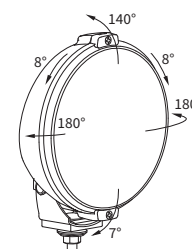

## TECHNICAL DATA / FEATURES

- dimensions:  $\phi 183 \times 97$
- light functions: driving, parking
- function markings: HR, A
- reference mark: 25
- source of light: H3, T4W (LED)
- maximum power: 70W, 4W
- nominal voltage: 12V-24V DC
- optics: standard
- IP rating: IP56
- housing's material: plastic
- housing's colour: black, chrome-plated
- lens' material: glass
- lens' colour: clear, blue
- mounting: M10
- built-in connectors: -
- other: the mount steel-reinforced blister pack (option)

## ADDITIONAL INFORMATION

To be mounted at the front of the car or truck. They shall be installed in an upright position.

The bracket parts, in chrome-plated version, are made of Inox steel.

Equipped with optical fiber ring as a position light that creates an attractive appearance.

## DIMENSIONS

Cat. number	Homologation code	Light functions		Lens colour		housing	black	chrome-plated	Accessories	bulb H3 12V	bulb H3 24V	bulb T4W/LED 12V	bulb T4W/LED 24V	cable 0,15 m	Side	right	left	Connectors	AMP Faston 250	Deutsch DT	AMP SuperSeal 1,5	Packaging / pc	
		driving	parking	clear	blue																	carton	box
<b>HOS2.38800</b>	043	✓	✓	✓			✓							✓	✓	✓						1	1
<b>HOS2.38806</b>	043	✓	✓	✓			✓							✓	✓	✓						1	1
HOS2.38801	043	✓	✓	✓			✓		✓					✓	✓	✓						1	1
HOS2.38802	043	✓	✓	✓			✓			✓				✓	✓	✓						1	1
<b>HOS2.38803</b>	043	✓	✓	✓				✓						✓	✓	✓						1	1
<b>HOS2.38807</b>	043	✓	✓	✓				✓						✓	✓	✓						1	1
HOS2.38804	043	✓	✓	✓				✓	✓					✓	✓	✓						1	1
HOS2.38805	043	✓	✓	✓				✓		✓				✓	✓	✓						1	1
<b>HOS2.38810</b>	043	✓	✓		✓		✓							✓	✓	✓						1	1
<b>HOS2.38816</b>	043	✓	✓		✓			✓						✓	✓	✓						1	1
HOS2.38811	043	✓	✓		✓		✓		✓					✓	✓	✓						1	1
HOS2.38812	043	✓	✓		✓		✓			✓				✓	✓	✓						1	1
<b>HOS2.38813</b>	043	✓	✓		✓			✓						✓	✓	✓						1	1
<b>HOS2.38817</b>	043	✓	✓		✓			✓						✓	✓	✓						1	1
HOS2.38814	043	✓	✓		✓			✓	✓					✓	✓	✓						1	1
HOS2.38815	043	✓	✓		✓			✓		✓				✓	✓	✓						1	1