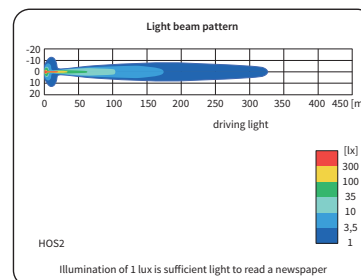

DIMENSIONS

Cat. number	Homologation code	Light functions		Lens colour		housing	black	chrome-plated	Accessories	bulb H3 12V	bulb H3 24V	bulb T4W/LED 12V	bulb T4W/LED 24V	cable 0,15 m	Side	right	left	Connectors	AMP Faston 250	Deutsch DT	AMP SuperSeal 1,5	Packaging / pc	
		driving	parking	clear	blue																	carton	box
HOS2.38800	043	✓	✓	✓			✓							✓	✓	✓						1	1
HOS2.38806	043	✓	✓	✓			✓							✓	✓	✓						1	1
HOS2.38801	043	✓	✓	✓			✓		✓					✓	✓	✓						1	1
HOS2.38802	043	✓	✓	✓			✓			✓				✓	✓	✓						1	1
HOS2.38803	043	✓	✓	✓				✓						✓	✓	✓						1	1
HOS2.38807	043	✓	✓	✓				✓						✓	✓	✓						1	1
HOS2.38804	043	✓	✓	✓				✓	✓					✓	✓	✓						1	1
HOS2.38805	043	✓	✓	✓				✓		✓				✓	✓	✓						1	1
HOS2.38810	043	✓	✓		✓		✓							✓	✓	✓						1	1
HOS2.38816	043	✓	✓		✓			✓						✓	✓	✓						1	1
HOS2.38811	043	✓	✓		✓		✓		✓					✓	✓	✓						1	1
HOS2.38812	043	✓	✓		✓		✓			✓				✓	✓	✓						1	1
HOS2.38813	043	✓	✓		✓			✓						✓	✓	✓						1	1
HOS2.38817	043	✓	✓		✓			✓						✓	✓	✓						1	1
HOS2.38814	043	✓	✓		✓			✓	✓					✓	✓	✓						1	1
HOS2.38815	043	✓	✓		✓			✓		✓				✓	✓	✓						1	1