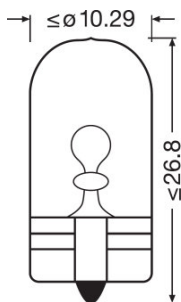

Product datasheet

Technical data

Product information

Order reference	2827NA
Application (Category and Product specific)	Auxiliary lamp

Electrical data

Power input	5 W
Nominal voltage	12.0 V
Nominal wattage	5.00 W
Test voltage	13.5 V
Power input tolerance	±10 %

Photometrical data

Luminous flux	30 lm
Luminous flux tolerance	±20 %

Dimensions & weight

Diameter	10.0 mm
Product weight	1.37 g
Length	26.8 mm

Lifespan

Lifespan B3	350 h
Lifespan Tc	1000 h

Additional product data

Country specific categorizations

Order reference	2827NA
-----------------	--------

Logistical Data

Product code	Product description	Packaging unit (Pieces/Unit)	Dimensions (length x width x height)	Volume	Gross weight
4052899570795	ORIGINAL - WEDGE BASE WY5W	Unpacked 1	- x - x -		
4052899570801	ORIGINAL - WEDGE BASE WY5W	Folding carton box 10	46 mm x 29 mm x 112 mm	0.15 dm ³	24.70 g
4052899570818	ORIGINAL - WEDGE BASE WY5W	Shipping carton box 50	148 mm x 115 mm x 55 mm	0.94 dm ³	153.00 g
4052899570894	ORIGINAL - WEDGE BASE WY5W	Blister 2	95 mm x 70 mm x 18 mm	0.12 dm ³	12.72 g
4052899570900	ORIGINAL - WEDGE BASE WY5W	Shipping carton box 20	137 mm x 80 mm x 103 mm	1.13 dm ³	162.20 g