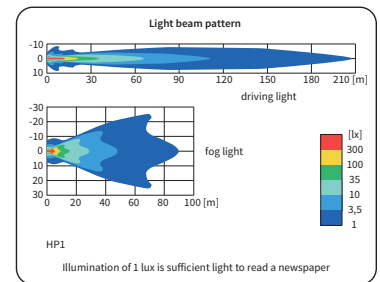

DIMENSIONS

Cat. number	Homologation code	Light functions		Lens colour		Accessories				Mounting method			Side			Connectors				Application		Packaging / pc	
		fog light	driving	clear	amber	bulb H3 12V	stone guard	cabl 0,15 m	cabl 0,5 m	installed vertically up	suspended	rear	right	left	AMP Faston 250	Deutsch DT	AMP SuperSeal 1,5	Cap / Pin	universal	dedicated	carton box	blister pack	
HP1.00101	001	✓		✓					✓	✓		✓	✓					✓		1			
HP1.04016	001	✓		✓					✓	✓		✓	✓					✓			2		
HP1.00902	001	✓		✓		✓	✓	✓	✓	✓		✓	✓					✓		1			
HP1.04717	001	✓		✓		✓	✓	✓	✓	✓		✓	✓					✓			2		
HP1.00201	001	✓			✓				✓	✓		✓	✓					✓		1			
HP1.04116	001	✓			✓				✓	✓		✓	✓					✓			2		
HP1.00301	003		✓	✓					✓	✓		✓	✓					✓		1			
HP1.04216	003		✓	✓					✓	✓		✓	✓					✓			2		
HP1.01102	003		✓	✓		✓	✓	✓	✓	✓		✓	✓					✓		1			
HP1.04917	003		✓	✓		✓	✓	✓	✓	✓		✓	✓					✓			2		
HP1.00401	003		✓		✓				✓	✓		✓	✓					✓		1			
HP1.04316	003		✓		✓				✓	✓		✓	✓					✓			2		
HP1.12801	001	✓		✓							✓	✓	✓						A	1			
HP1.13416	001	✓		✓							✓	✓	✓						A		2		
HP1.13202	001	✓		✓		✓		✓									2		A	1			
HP1.12901	001	✓			✓						✓	✓	✓						A		1		
HP1.13717	001	✓			✓	✓		✓			✓	✓	✓						A		2