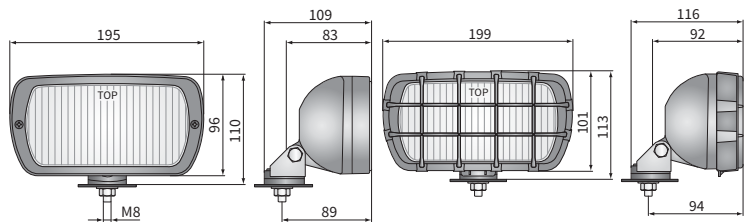

TECHNICAL DATA / FEATURES

- dimensions: 195x96x83
- light functions: fog light, driving
- function markings: B, HR
- reference mark: -, 17.5
- source of light: H3
- maximum power: 70W
- nominal voltage: 12V-24V DC
- optics: standard
- IP rating: IP54
- housing's material: plastic
- housing's colour: black
- lens' material: glass
- lens' colour: clear, amber
- mounting: M8
- built-in connectors: -
- other: stone guard
blister pack (option)

The products of series HP1 have been replaced by HP4 line, offering better IP rating.

It is possible to install needed connectors on wire (on request).

Replacement parts:

stone guard - cat. No. A.08934

Dedicated application:

A - FSO Polonez: Caro MR 91, MR 93, Truck (1988-92),
Atu Plus (1997-2002), Caro MR 97, Kombi

DIMENSIONS

Cat. number	Homologation code	Light functions		Lens colour		Accessories				Mounting method			Side			Connectors				Application		Packaging / pc	
		fog light	driving	clear	amber	bulb H3 12V	stone guard	cabl 0,15 m	cabl 0,5 m	installed vertically up	suspended	rear	right	left	AMP Faston 250	Deutsch DT	AMP SuperSeal 1,5	Cap / Pin	universal	dedicated	carton box	blister pack	
HP1.00101	001	✓		✓					✓	✓		✓	✓					✓		1			
HP1.04016	001	✓		✓					✓	✓		✓	✓					✓			2		
HP1.00902	001	✓		✓		✓	✓	✓	✓	✓		✓	✓					✓		1			
HP1.04717	001	✓		✓		✓	✓	✓	✓	✓		✓	✓					✓			2		
HP1.00201	001	✓			✓				✓	✓		✓	✓					✓		1			
HP1.04116	001	✓			✓				✓	✓		✓	✓					✓			2		
HP1.00301	003		✓	✓					✓	✓		✓	✓					✓		1			
HP1.04216	003		✓	✓					✓	✓		✓	✓					✓			2		
HP1.01102	003		✓	✓		✓	✓	✓	✓	✓		✓	✓					✓		1			
HP1.04917	003		✓	✓		✓	✓	✓	✓	✓		✓	✓					✓			2		
HP1.00401	003		✓		✓				✓	✓		✓	✓					✓		1			
HP1.04316	003		✓		✓				✓	✓		✓	✓					✓			2		
HP1.12801	001	✓		✓							✓	✓	✓						A	1			
HP1.13416	001	✓		✓							✓	✓	✓						A		2		
HP1.13202	001	✓		✓		✓		✓									2		A	1			
HP1.12901	001	✓			✓						✓	✓	✓						A		1		
HP1.13717	001	✓			✓	✓		✓			✓	✓	✓						A		2		