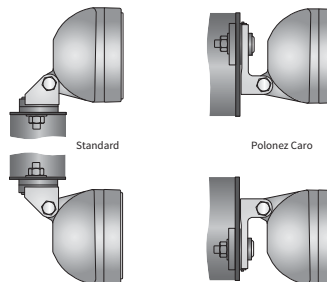

TECHNICAL DATA / FEATURES

- dimensions: 195x96x83
- light functions: fog light, driving
- function markings: B, HR
- reference mark: -, 17.5
- source of light: H3
- maximum power: 70W
- nominal voltage: 12V-24V DC
- optics: standard
- IP rating: IP54
- housing's material: plastic
- housing's colour: black
- lens' material: glass
- lens' colour: clear, amber
- mounting: M8
- built-in connectors: -
- other: stone guard
blister pack (option)

The products of series HP1 have been replaced by HP4 line, offering better IP rating.

It is possible to install needed connectors on wire (on request).

Replacement parts:

stone guard - cat. No. A.08934

Dedicated application:

A - FSO Polonez: Caro MR 91, MR 93, Truck (1988-92),
Atu Plus (1997-2002), Caro MR 97, Kombi

DIMENSIONS

Cat. number	Homologation code	Light functions		Lens colour		Accessories				Mounting method			Side			Connectors				Application		Packaging / pc	
		fog light	driving	clear	amber	bulb H3 12V	stone guard	cabl 0,15 m	cabl 0,5 m	installed vertically up	suspended	rear	right	left	AMP Faston 250	Deutsch DT	AMP SuperSeal 1,5	Cap / Pin	universal	dedicated	carton box	blister pack	
HP1.00101	001	✓		✓					✓	✓		✓	✓					✓		1			
HP1.04016	001	✓		✓					✓	✓		✓	✓					✓			2		
HP1.00902	001	✓		✓		✓	✓	✓	✓	✓		✓	✓					✓		1			
HP1.04717	001	✓		✓		✓	✓	✓	✓	✓		✓	✓					✓			2		
HP1.00201	001	✓			✓				✓	✓		✓	✓					✓		1			
HP1.04116	001	✓			✓				✓	✓		✓	✓					✓			2		
HP1.00301	003		✓	✓					✓	✓		✓	✓					✓		1			
HP1.04216	003		✓	✓					✓	✓		✓	✓					✓			2		
HP1.01102	003		✓	✓		✓	✓	✓	✓	✓		✓	✓					✓		1			
HP1.04917	003		✓	✓		✓	✓	✓	✓	✓		✓	✓					✓			2		
HP1.00401	003		✓		✓				✓	✓		✓	✓					✓		1			
HP1.04316	003		✓		✓				✓	✓		✓	✓					✓			2		
HP1.12801	001	✓		✓							✓	✓	✓						A	1			
HP1.13416	001	✓		✓							✓	✓	✓						A		2		
HP1.13202	001	✓		✓		✓		✓									2		A	1			
HP1.12901	001	✓			✓						✓	✓	✓						A		1		
HP1.13717	001	✓			✓	✓		✓			✓	✓	✓						A		2		