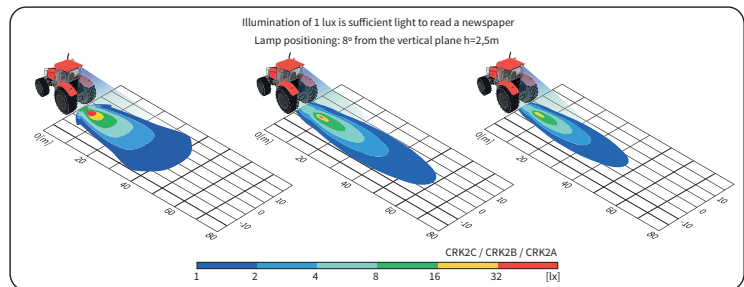

## TECHNICAL DATA / FEATURES

- dimensions: 105x105x50
- luminous flux of the LED module: 1600 lm, 800 lm
- luminous flux of the lamp: 1300 lm, 650 lm
- maximum power: 22W, 11W
- nominal voltage: 12V-24V DC
- permissible power supply voltage: 10.5V-30V DC
- source of light: 12 x LED, 6 x LED
- colour temperature: 4000-6000K
- light distribution angle: 28° x 28°, 50° x 30°
- IP rating: IP67, IP69K
- work temperature: -40°C - +80°C
- housing's material: aluminium
- lens' material: plastic
- built-in connectors: Deutsch DT, AMP SuperSeal 1.5
- other: protection:
  - against overheating
  - against reverse polarisation

## DIMENSIONS

Cat. number	Luminous flux 1600 lm 800 lm	Beam angle 28° x 28° 50° x 30°	housing black white	Accessories cable 0.5 m cable 8 m switch cigarette lighter plug	Bracket M8 omega neodymium magn.	Connectors Deutsch DT AMP SuperSeal 1.5	Packaging / pc carton box blister pack
<b>CRK2B.54200</b>	✓	✓	✓	✓	✓		1
CRK2B.54210	✓	✓	✓	✓	✓		1
CRK2B.54230	✓	✓	✓	✓	✓		1
<b>CRK2B.54206</b>	✓	✓	✓	✓	✓		1
CRK2B.54250	✓	✓	✓	✓	✓	✓	1
CRK2B.54270	✓	✓	✓	✓	✓	✓	1
<b>CRK2C.54900</b>	✓	✓	✓	✓	✓		1
CRK2C.54910	✓	✓	✓	✓	✓		1
CRK2C.54930	✓	✓	✓	✓	✓		1
CRK2C.54950	✓	✓	✓	✓	✓	✓	1
CRK2C.54970	✓	✓	✓	✓	✓		1
CRK2D.55700	✓	✓	✓	✓	✓	✓	1
CRK2D.55750	✓	✓	✓	✓	✓	✓	1
<b>CRK2A.54100</b>	✓	✓	✓	✓	✓		1
CRK2A.54110	✓	✓	✓	✓	✓		1
Cat. number	Luminous flux 1600 lm 800 lm	Beam angle 28° x 28° 50° x 30°	housing black white	Accessories cable 0.5 m cable 8 m switch cigarette lighter plug	Bracket M8 omega neodymium magn.	Connectors Deutsch DT AMP SuperSeal 1.5	Packaging / pc carton box blister pack
CRK2A.54130	✓	✓	✓	✓	✓		1
CRK2A.54150	✓	✓	✓	✓	✓		1
CRK2A.54170	✓	✓	✓	✓	✓		1
CRK2B.54240	✓	✓	✓	✓	✓		1
CRK2B.54260	✓	✓	✓	✓	✓		1
CRK2B.54280	✓	✓	✓	✓	✓		1
CRK2C.54940	✓	✓	✓	✓	✓		1
CRK2C.54960	✓	✓	✓	✓	✓		1
CRK2C.54980	✓	✓	✓	✓	✓		1
CRK2A.54140	✓	✓	✓	✓	✓	✓	1
CRK2A.54160	✓	✓	✓	✓	✓		1
CRK2A.54180	✓	✓	✓	✓	✓		1
CRK2B.54290	✓	✓	✓	✓	✓		1
CRK2C.54990	✓	✓	✓	✓	✓		1
CRK2A.54190	✓	✓	✓	✓	✓		1