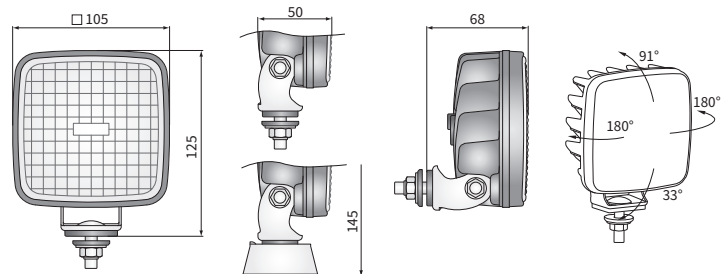

## TECHNICAL DATA / FEATURES

- dimensions: 105x105x50
- luminous flux of the LED module: 1600 lm, 800 lm
- luminous flux of the lamp: 1300 lm, 650 lm
- maximum power: 22W, 11W
- nominal voltage: 12V-24V DC
- permissible power supply voltage: 10.5V-30V DC
- source of light: 12 x LED, 6 x LED
- colour temperature: 4000-6000K
- light distribution angle: 28° x 28°, 50° x 30°
- IP rating: IP67, IP69K
- work temperature: -40°C - +80°C
- housing's material: aluminium
- lens' material: plastic
- built-in connectors: Deutsch DT, AMP SuperSeal 1.5
- other: protection:
  - against overheating
  - against reverse polarisation

## DIMENSIONS

Cat. number	Luminous flux 1600 lm 800 lm	Beam angle 28° x 28° 50° x 30°	housing black white	Accessories cable 0.5 m cable 8 m switch cigarette lighter plug	Bracket M8 omega neodymium magn.	Connectors Deutsch DT AMP SuperSeal 1.5	Packaging / pc carton box blister pack
<b>CRK2B.54200</b>	✓	✓	✓	✓	✓		1
CRK2B.54210	✓	✓	✓	✓	✓		1
CRK2B.54230	✓	✓	✓	✓	✓		1
<b>CRK2B.54206</b>	✓	✓	✓	✓	✓		1
CRK2B.54250	✓	✓	✓	✓	✓	✓	1
CRK2B.54270	✓	✓	✓	✓	✓	✓	1
<b>CRK2C.54900</b>	✓	✓	✓	✓	✓		1
CRK2C.54910	✓	✓	✓	✓	✓		1
CRK2C.54930	✓	✓	✓	✓	✓		1
CRK2C.54950	✓	✓	✓	✓	✓	✓	1
CRK2C.54970	✓	✓	✓	✓	✓		1
CRK2D.55700	✓	✓	✓	✓	✓	✓	1
CRK2D.55750	✓	✓	✓	✓	✓	✓	1
<b>CRK2A.54100</b>	✓	✓	✓	✓	✓		1
CRK2A.54110	✓	✓	✓	✓	✓		1
Cat. number	Luminous flux 1600 lm 800 lm	Beam angle 28° x 28° 50° x 30°	housing black white	Accessories cable 0.5 m cable 8 m switch cigarette lighter plug	Bracket M8 omega neodymium magn.	Connectors Deutsch DT AMP SuperSeal 1.5	Packaging / pc carton box blister pack
CRK2A.54130	✓	✓	✓	✓	✓		1
CRK2A.54150	✓	✓	✓	✓	✓		1
CRK2A.54170	✓	✓	✓	✓	✓		1
CRK2B.54240	✓	✓	✓	✓	✓		1
CRK2B.54260	✓	✓	✓	✓	✓		1
CRK2B.54280	✓	✓	✓	✓	✓		1
CRK2C.54940	✓	✓	✓	✓	✓		1
CRK2C.54960	✓	✓	✓	✓	✓		1
CRK2C.54980	✓	✓	✓	✓	✓		1
CRK2A.54140	✓	✓	✓	✓	✓	✓	1
CRK2A.54160	✓	✓	✓	✓	✓		1
CRK2A.54180	✓	✓	✓	✓	✓		1
CRK2B.54290	✓	✓	✓	✓	✓		1
CRK2C.54990	✓	✓	✓	✓	✓		1
CRK2A.54190	✓	✓	✓	✓	✓		1