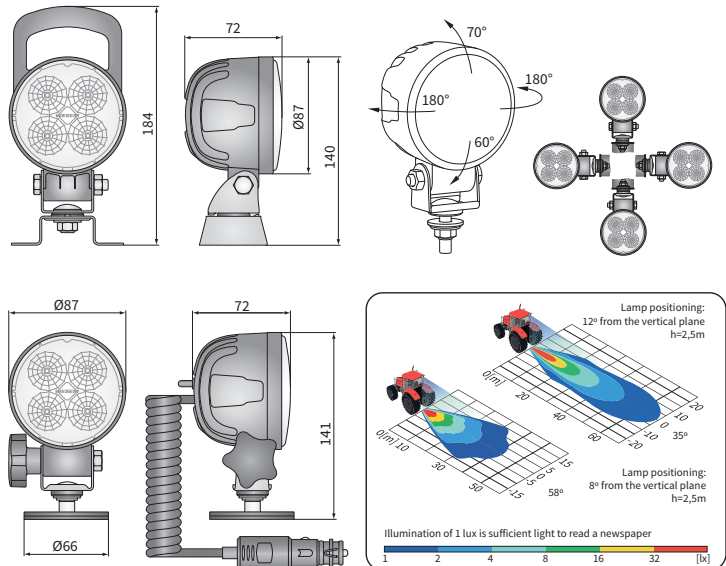

TECHNICAL DATA / FEATURES

- dimensions: $\phi 87 \times 72$
- luminous flux of the LED module: 2000 lm, 1500 lm, 1000 lm
- luminous flux of the lamp: 1600 lm, 1200 lm, 800 lm
- maximum power: 21W, 18W, 14.5W
- nominal voltage: 12V-24V DC
- permissible power supply voltage: 10.5V-30V DC
- source of light: 4 x LED
- colour temperature: 5700-7000K
- light distribution angle: 35°, 58°
- IP rating: IP67, IP69K
- work temperature: -40°C - +80°C
- housing's material: aluminium
- lens' material: plastic
- built-in connectors: -
- other: protection:
 - against overheating
 - against reverse polarisation

Correct polarity required.

Mounting: as a freestanding on body panels. They can be installed in any position (standing, hanging, on side).

It is possible to install needed connectors for a version with cable (on request).

Useful parts while installing:

- deutsch plug DT06-2S 2-pin - cat. No. A.07135
- AMP SuperSeal 1,5 plug 2-pin - cat. No. A.07137
- AMP Faston 250 plug 2-pin - cat. No. A.07138

Replacement parts:

- neodymium magnet $\phi 66/230N$ (1 pc.) - cat. No. CAR4.51315

DIMENSIONS

Cat. number	Luminous flux			Beam angle	58°	35°	Accessories								Connectors		
	2000 lm	1500 lm	1000 lm				LED module 12V-24V	omega bracket	handle	cable 0,5 m	cable 8 m	switch	cigarette lighter plug	neodymium magn. holder	case	AMP Faston 250	Deutsch DT
CRC5K.54853	✓				✓	✓	✓	✓	✓	✓	✓	✓	✓				
CRC5K.54854	✓				✓	✓	✓	✓	✓	✓	✓	✓	✓				
CRC5K.54856	✓				✓	✓	✓	✓	✓	✓	✓	✓	✓				
CRC5H.53352	✓				✓	✓	✓	✓	✓	✓	✓	✓	✓				
CRC5H.53353	✓				✓	✓	✓	✓	✓	✓	✓	✓	✓				
CRC5H.53356	✓				✓	✓	✓	✓	✓	✓	✓	✓	✓				
CRC5B.50021		✓			✓	✓	✓	✓	✓	✓	✓	✓	✓				
CRC5B.50053		✓			✓	✓	✓	✓	✓	✓	✓	✓	✓				
CRC5B.50054		✓			✓	✓	✓	✓	✓	✓	✓	✓	✓				
CRC5B.50056		✓			✓	✓	✓	✓	✓	✓	✓	✓	✓				