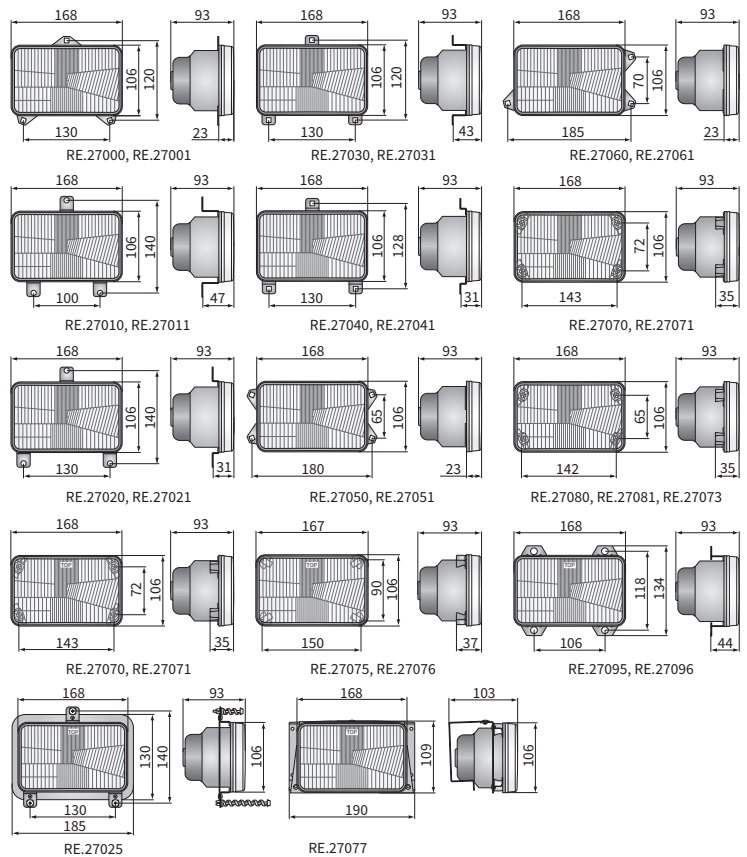

dimensions:	168x106x93		
light functions:	passing	driving	position
function markings:	HC/R		A
traffic:	right-hand		
reference mark:	-	12,5	-
source of light:	H4		T4W
maximum power:	75/70W		4W
rated voltage:	12÷24V DC		
optics:	standard		
IP rating:	IP54		
housing's material:	metal		
lens' material:	glass		
other (optional):	mounting plate		

Cat. number	Hella Catal. No.	Cobo Catal. No.	Homologation code	Light functions			Accessories				Application	dedicated	
				passing	driving	position	bulb H4 12V	mounting plate	bulb gasket	Q-ty of fix. Points			three
RE.27011	1AB 006 277-067	05.0795.0000	008	✓	✓	✓				✓	✓	B	
RE.27010	1AB 006 277-067		008	✓	✓	✓				✓	✓	B	
RE.27095			008	✓	✓	✓				✓	✓	G/H	
RE.27096	1AB 006 277-17		008	✓	✓	✓				✓	✓	G/H	
RE.27001		05.371.000	008	✓	✓	✓	✓			✓	✓	A	
RE.27000		05.464.000	008	✓	✓	✓				✓	✓	A	
RE.27031		05.1092.0000	008	✓	✓	✓				✓	✓	D	
RE.27030	1AB 006 277-127		008	✓	✓	✓				✓	✓	D	
RE.27041		05.376.000	008	✓	✓	✓				✓	✓		
RE.27040			008	✓	✓	✓				✓	✓		
RE.27021	1AB 003 177-611	05.385.000	008	✓	✓	✓				✓	✓	C	
RE.27020			008	✓	✓	✓				✓	✓	C	
RE.27025		05.406.000.01	008	✓	✓	✓	✓			✓	✓	L	
RE.27081		05.590.000	008	✓	✓	✓				✓	✓	F	
RE.27083			008	✓	✓	✓	✓			✓	✓	F	
RE.27080		05.604.000	008	✓	✓	✓				✓	✓		
RE.27071			008	✓	✓	✓				✓	✓	E	
RE.27070			008	✓	✓	✓				✓	✓	E	
RE.27073	1AB 006 977-001	05.400.000	008	✓	✓	✓				✓	✓		